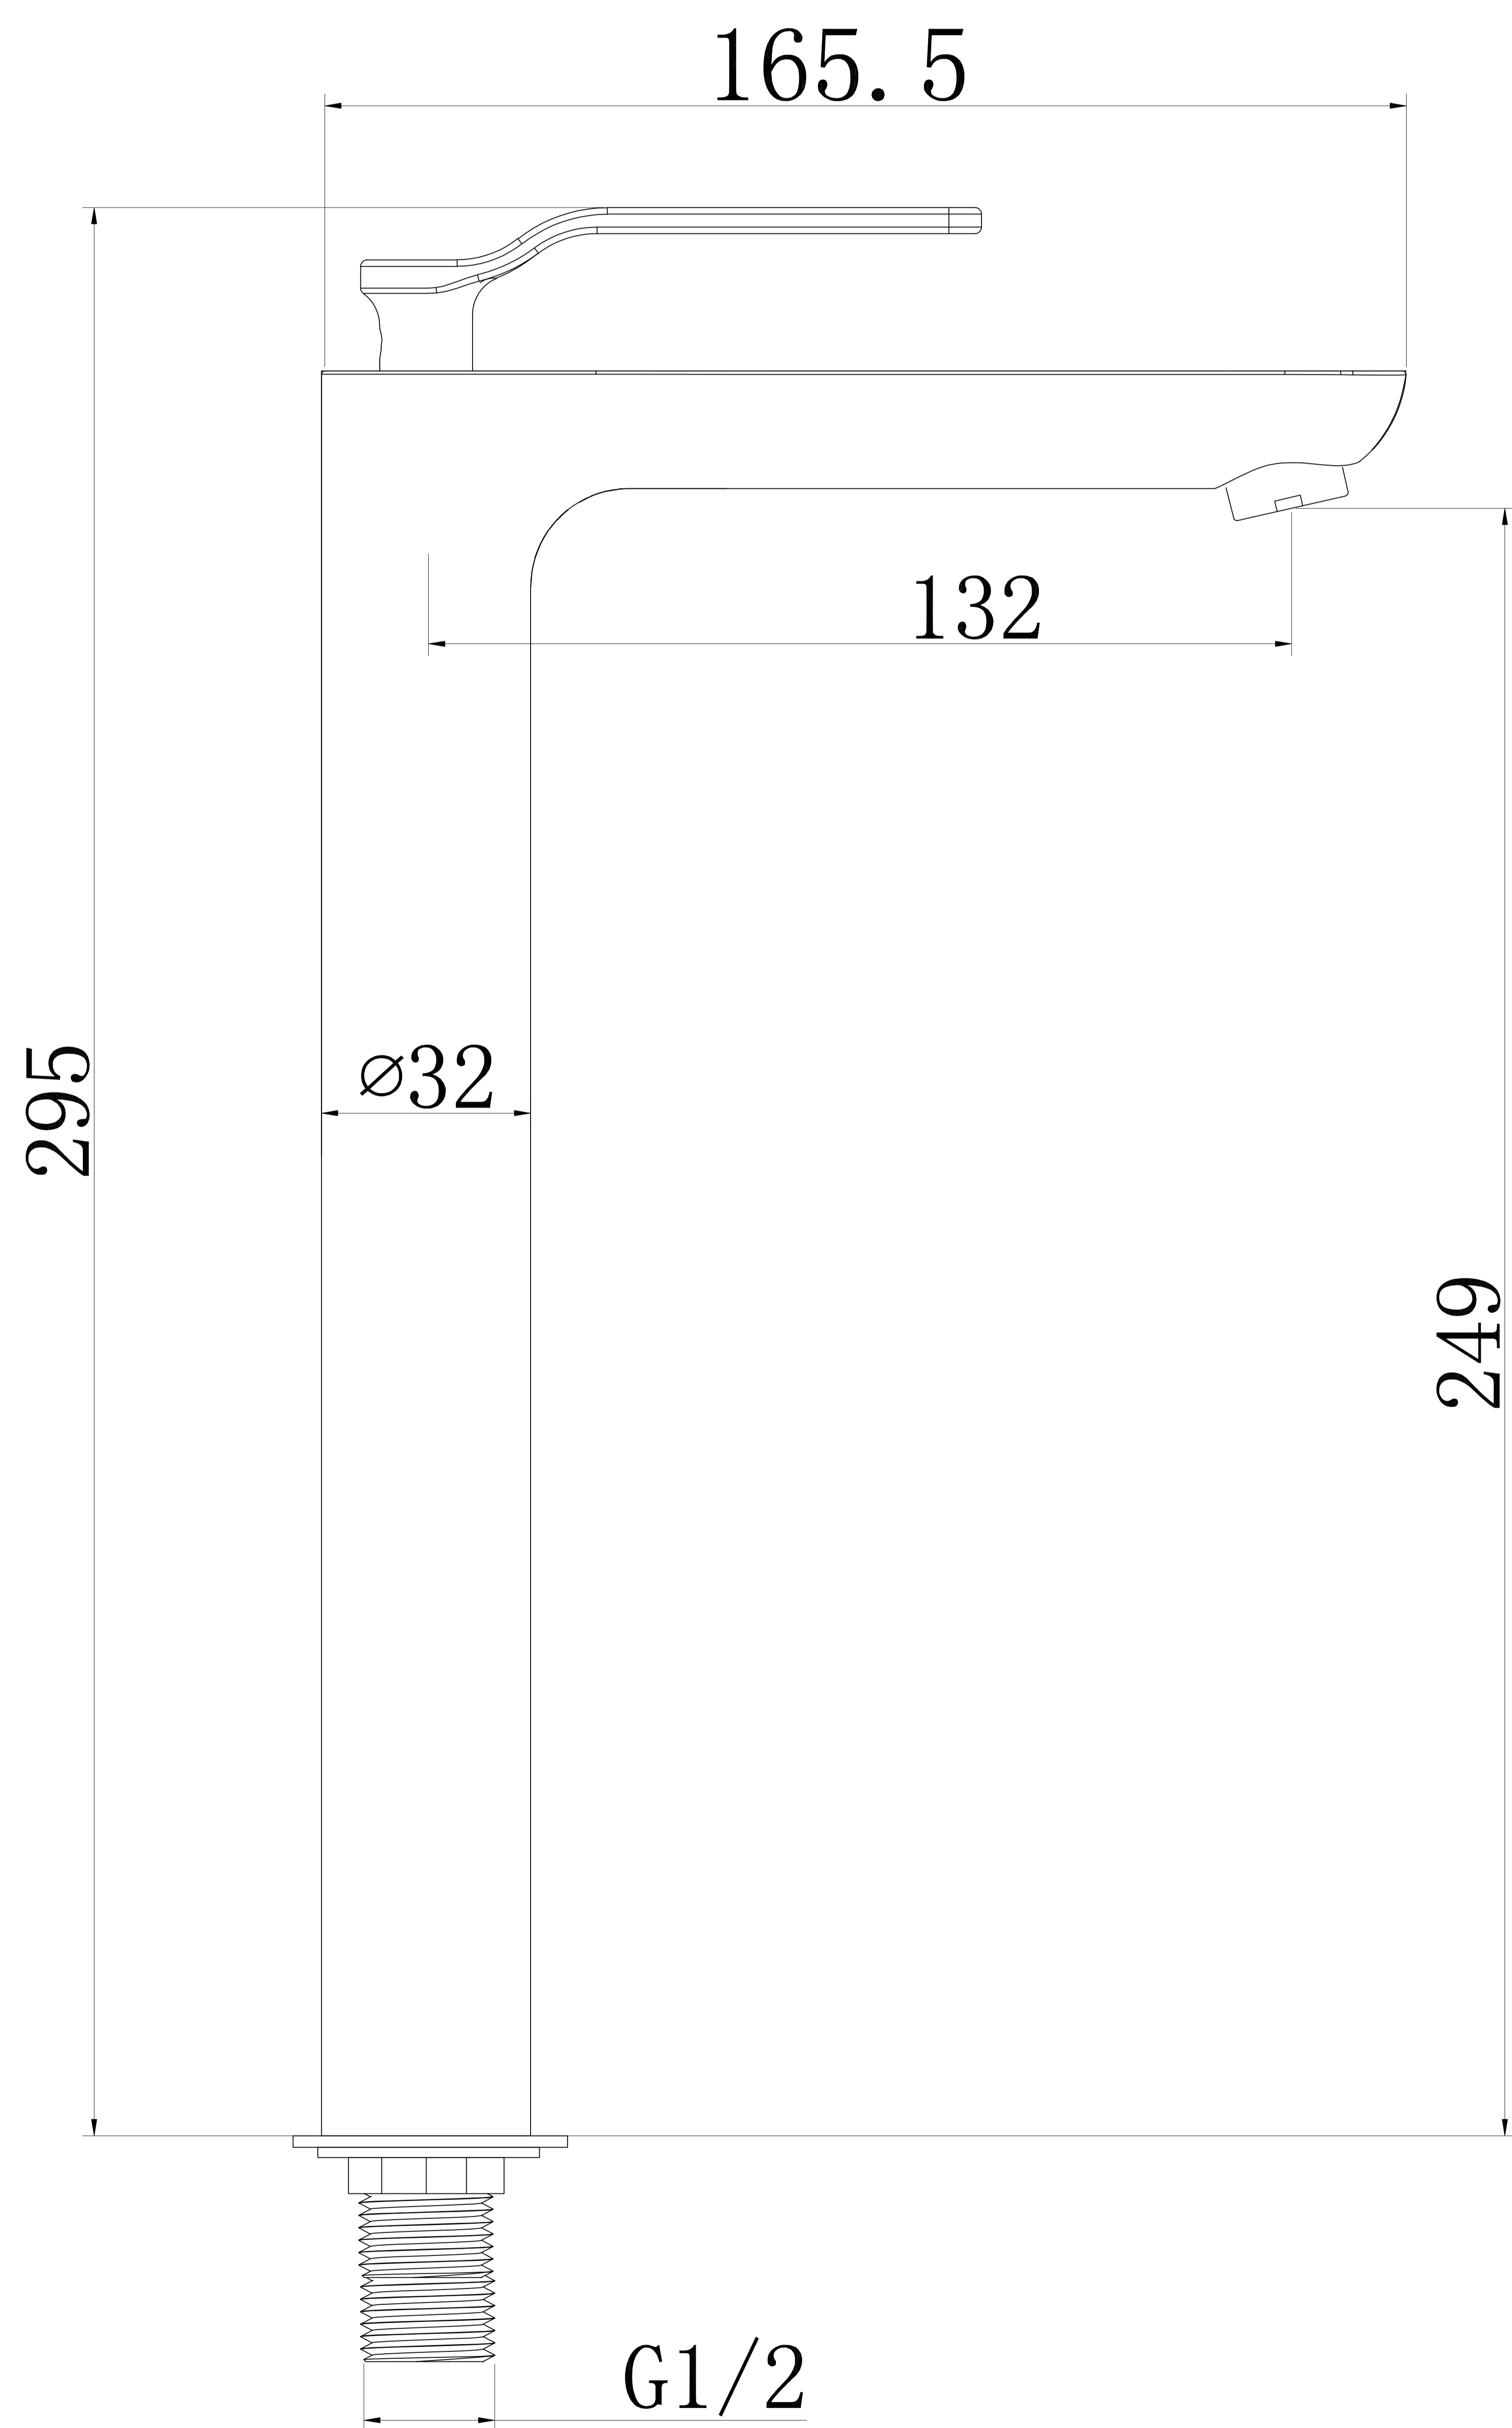

Tall Brass Basin Mixer

Product Code : 2042

Technical Drawing

All dimension are in **mm**